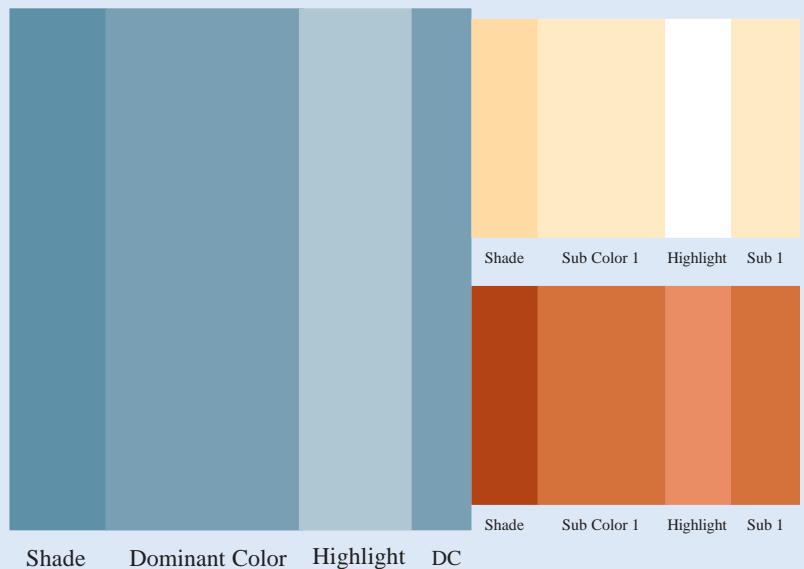

### COLOR COMBINATIONS

Complementary; Split Complementary, Triad;  
Tetrad (5 choices) & Analogous

Understand Shades and Highlights . . . then

View the entire color scheme with different backgrounds

### ALL THE FEATURES OF VERSION 1 PLUS

**Auto Start** CD-Rom Feature.

**Paint Lookup** Once you have selected a color scheme, find corresponding paint names.

**Enhanced Color Scheme** Shows suggested Highlight and Shade for each color in the scheme. See up to 13 colors on one screen, all with TCS identifiers.

**Color Table** Shows Color Attributes for the selected hue - 81 in all.

**Color Converter** Allows conversion from TCS Identifiers to RGB, CMY, HSB, HLS Colors.

**See More:**

**Slide Tour of Features**

[www.gotcs.com/colorwheel/tours](http://www.gotcs.com/colorwheel/tours)

### Expanded Color Scheme

Includes TCS #'s for all Colors, Shades & Highlights